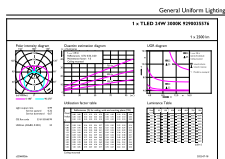

General uniform lighting