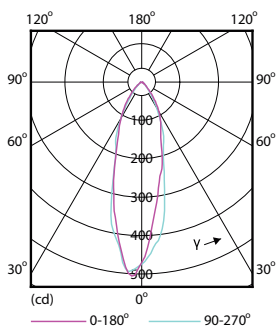

CorePro LEDspotMV 25W GU10 830 36D