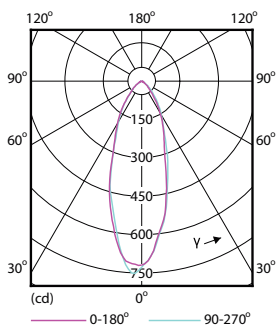

Mittapiirros

GU10 230V 4W-35W 260lm 100D 2700K GU10ND

Product	D	C
Corepro LEDspot 4.6-50W GU10 830 36D	50 mm	54 mm

Valonjakotiedot

Accurat Lighting - Spot

LEDspot,PAR38 11W 900lm 3000K

CorePro LEDspotMV 50W GU10 830 36D CLA