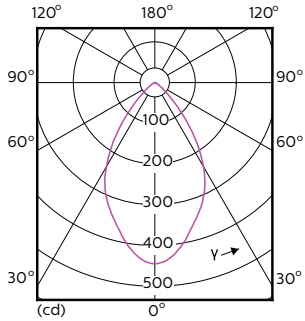

MASTER LEDspot ExpertColor LV

Valonjakotiedot

Master LEDspot ExpertColor LV 50W GU5.3 940 60D