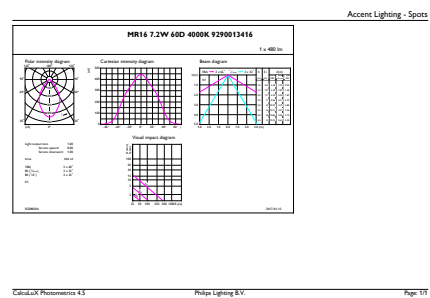

Mittapiirros

MAS LED MR16 ExpertColor 7.2-50W 940 60D

Product	D	C
MASTER LED ExpertColor LED ExpertColor 6.5-35W MR16 940 60D	50,5 mm	46 mm

Valonjakotiedot

Master LEDspot ExpertColor LV 50W EZ10 940 10D

Master LEDspot ExpertColor LV 50W GU5.3 940 60D