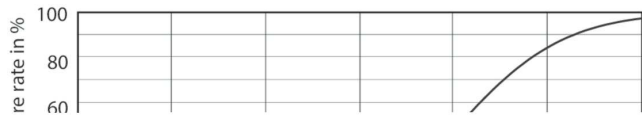

Käyttöikä

LEDspots MR16 7W