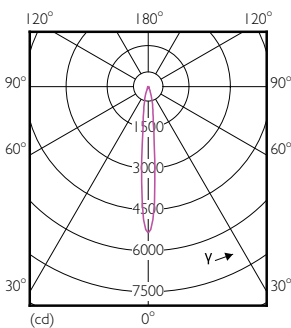

Mittapiirros

MR16 12V 6.5-30W 450lm 10D 3000K GU5.3 D

Product	D	C
MASTER LED ExpertColor LED ExpertColor 6.5-35W MR16 930 10D	51 mm	46 mm

Valonjakotiedot

MR16 12V 6.5-30W 450lm 10D 3000K GU5.3 D

LEDSpots MR16 7W 930 460lm 10D