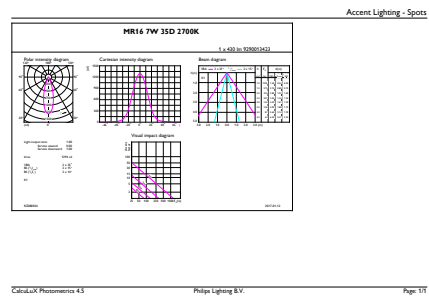

MR16 12V 6.5-42W 420lm 35D 2700K GU5.3 D