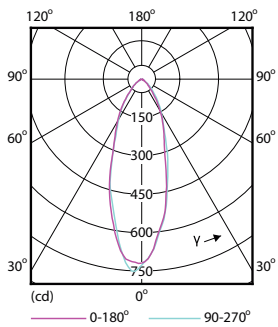

CorePro LEDspotMV 50W GU10 830 36D CLA