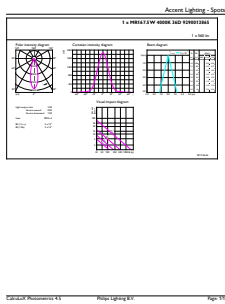

Mittapiirros

MR16 12V 8-43W 570lm 36D 4000K GU5.3 D

Product	D	C
MASTER LED ExpertColor 7.5-43W MR16 940 36D	50,5 mm	46 mm

Valonjakotiedot

MAS LEDspotLV 43W GU5-3 940 36D MR16

MAS LEDspotLV 43W GU5-3 940 36D MR16