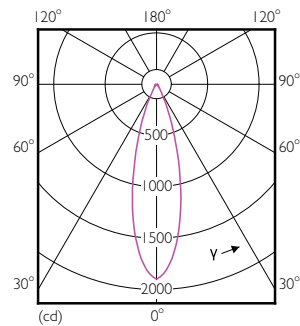

Mittapiirros

MR16 12V 8-43W 570lm 36D 4000K GU5.3 D

Product	D	C
MASTER LED ExpertColor 7.5-43W MR16 940 36D	50,5 mm	46 mm

Valonjakotiedot

MAS LEDspotLV 43W GU5-3 940 36D MR16

MAS LEDspotLV 43W GU5-3 940 36D MR16