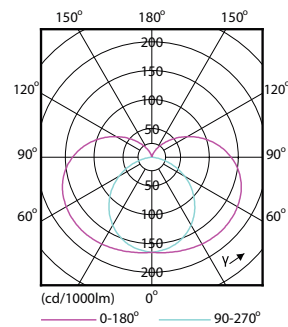

TrueForce LED SOX 35W B22 740 FR

TrueForce LED SOX 35W B22 740 FR